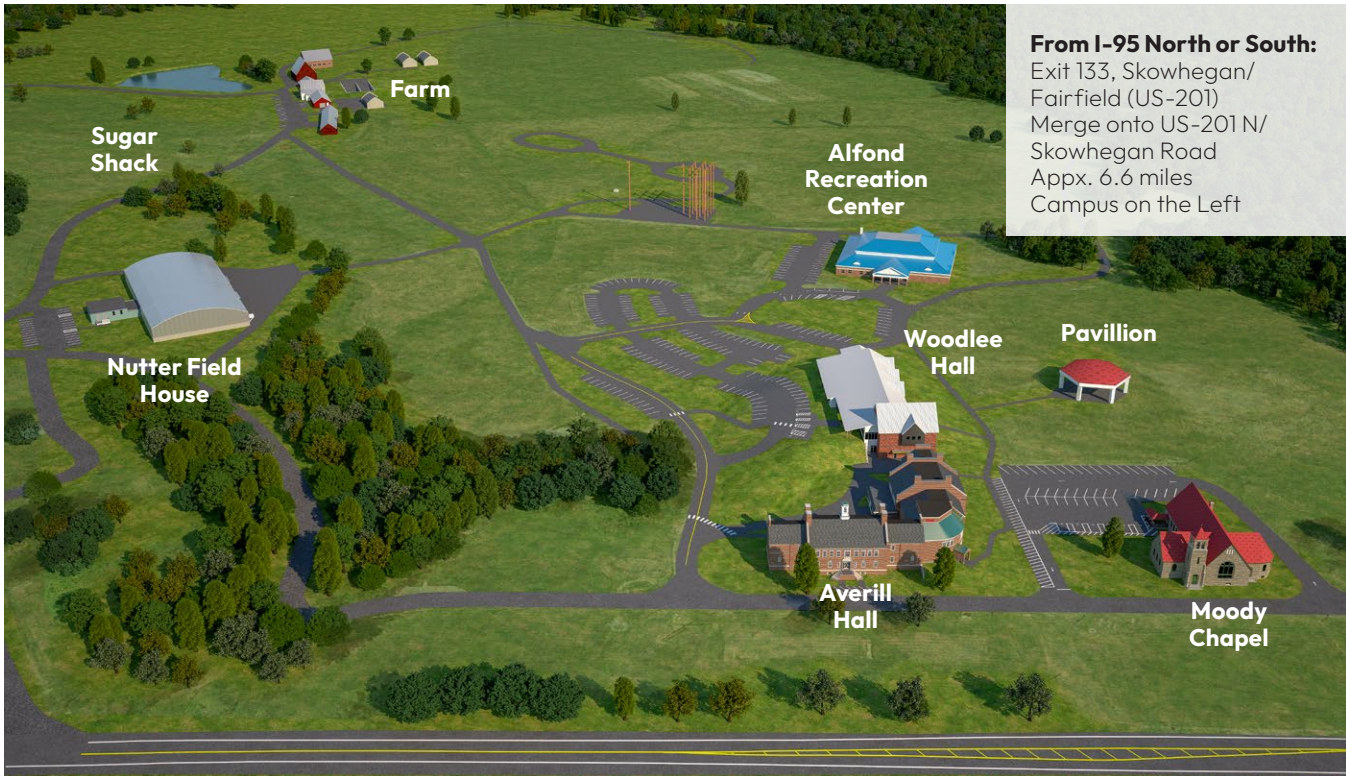

ALFOND CAMPUS MAP

From I-95 North or South:
Exit 133, Skowhegan/
Fairfield (US-201)
Merge onto US-201 N/
Skowhegan Road
Appx. 6.6 miles
Campus on the Left

AVERILL HALL

Academic Programs/Classrooms

- Culinary Arts
- English & Humanities
- Liberal Studies
- Mental Health & Psychology
- Social Sciences

NUTTER FIELD HOUSE

Electrical Lineworker Lab/Classroom

Faculty Offices

Maintenance Office

SUGAR SHACK

Maple Syrup Production Center

FARM

Education Center