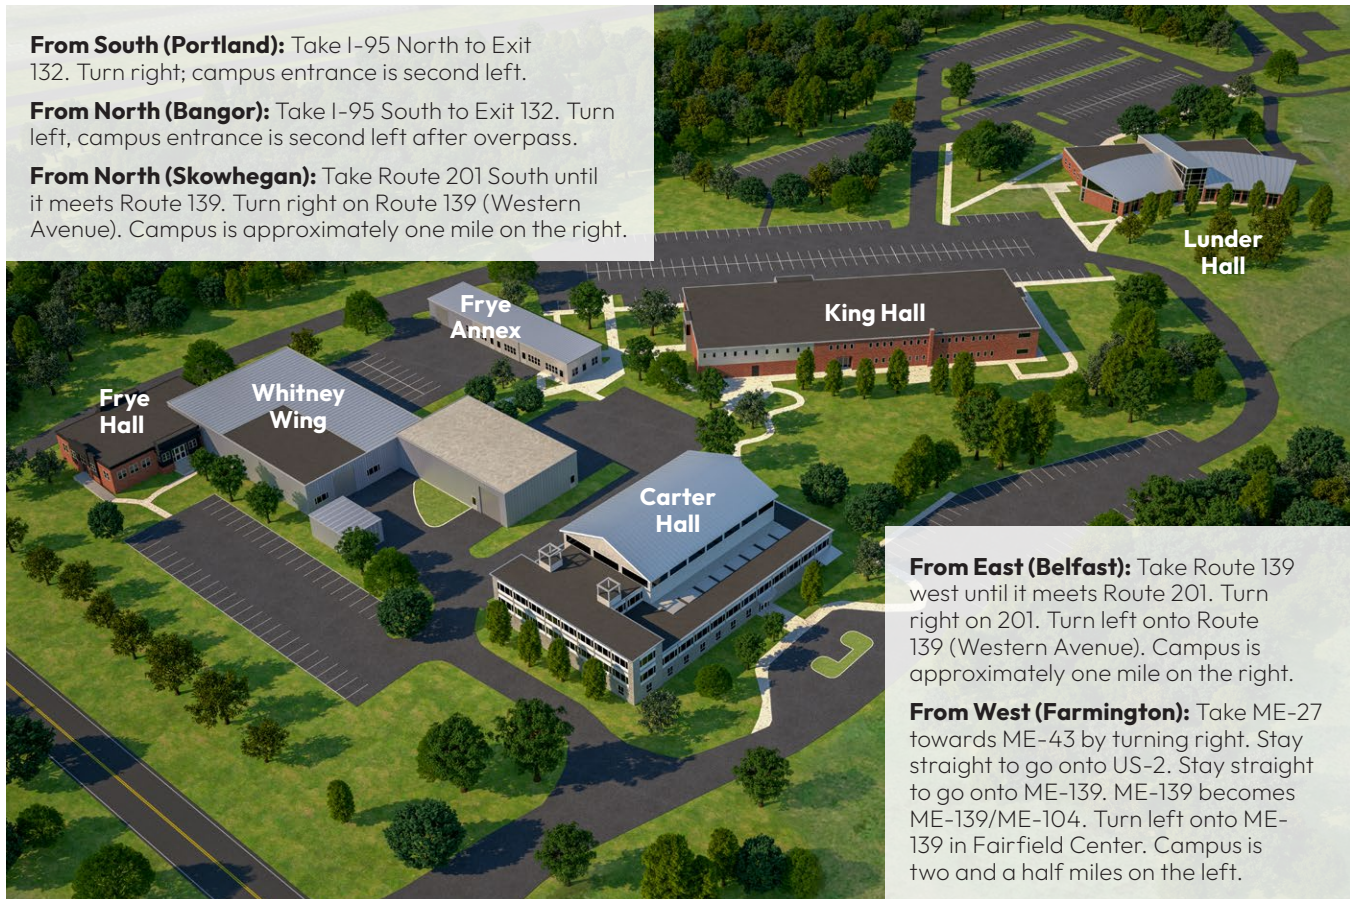

# FAIRFIELD CAMPUS MAP

**From South (Portland):** Take I-95 North to Exit 132. Turn right; campus entrance is second left.

**From North (Bangor):** Take I-95 South to Exit 132. Turn left, campus entrance is second left after overpass.

**From North (Skowhegan):** Take Route 201 South until it meets Route 139. Turn right on Route 139 (Western Avenue). Campus is approximately one mile on the right.

**From East (Belfast):** Take Route 139 west until it meets Route 201. Turn right on 201. Turn left onto Route 139 (Western Avenue). Campus is approximately one mile on the right.

**From West (Farmington):** Take ME-27 towards ME-43 by turning right. Stay straight to go onto US-2. Stay straight to go onto ME-139. ME-139 becomes ME-139/ME-104. Turn left onto ME-139 in Fairfield Center. Campus is two and a half miles on the left.